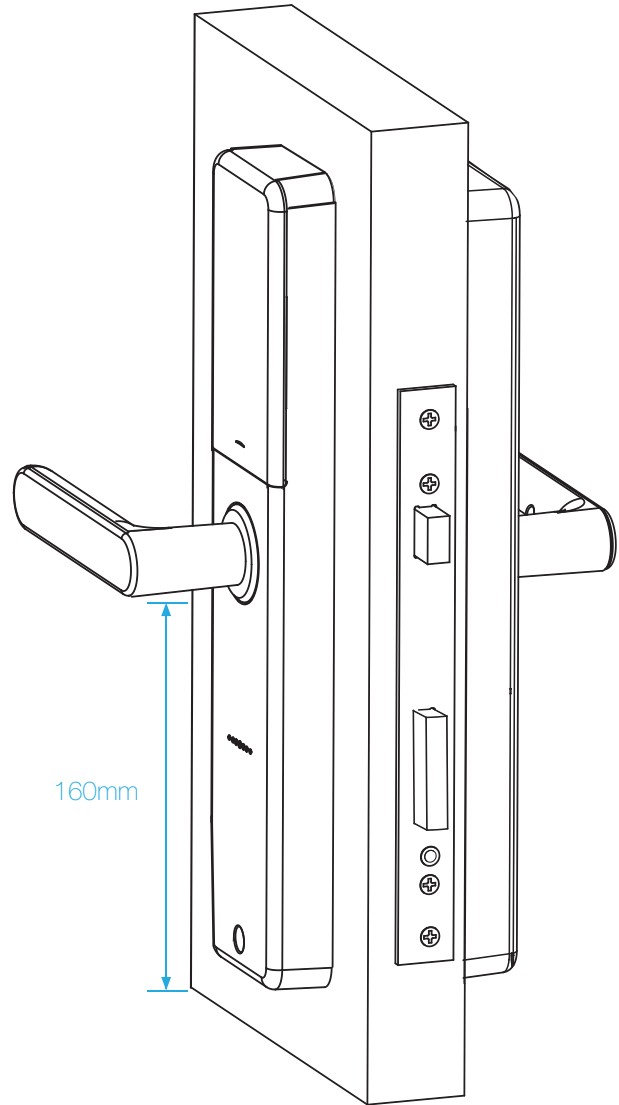

Töush

Inspired by Pensonic

SMART DOOR LOCK
T8401SDL

Instruction Manual

Before operating this appliance, please read these instructions completely.

Door Thickness
40-53mm
53-60mm
60-80mm
80-100mm
>100mm (Optional)

Min 40mm > Max 100mm (Optional)

70mm