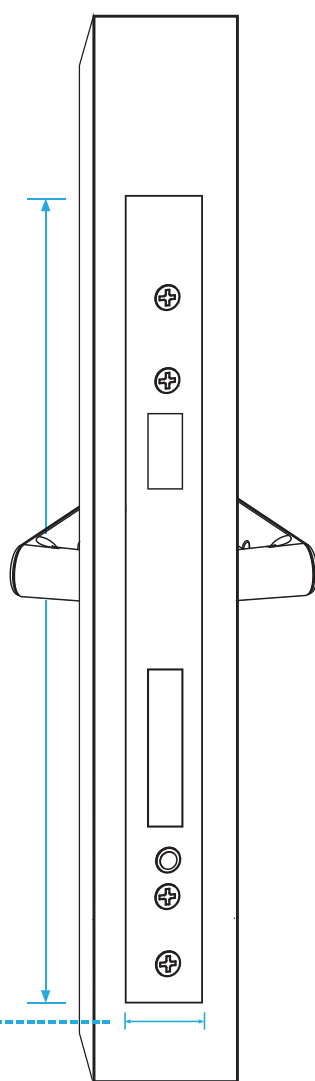

Töush

Inspired by Pensonic

SMART DOOR LOCK
T8401SDL

Instruction Manual

Before operating this appliance, please read these instructions completely.

Door Thickness
40-53mm
53-60mm
60-80mm
80-100mm
>100mm (Optional)

Min 40mm > Max 100mm (Optional)

70mm