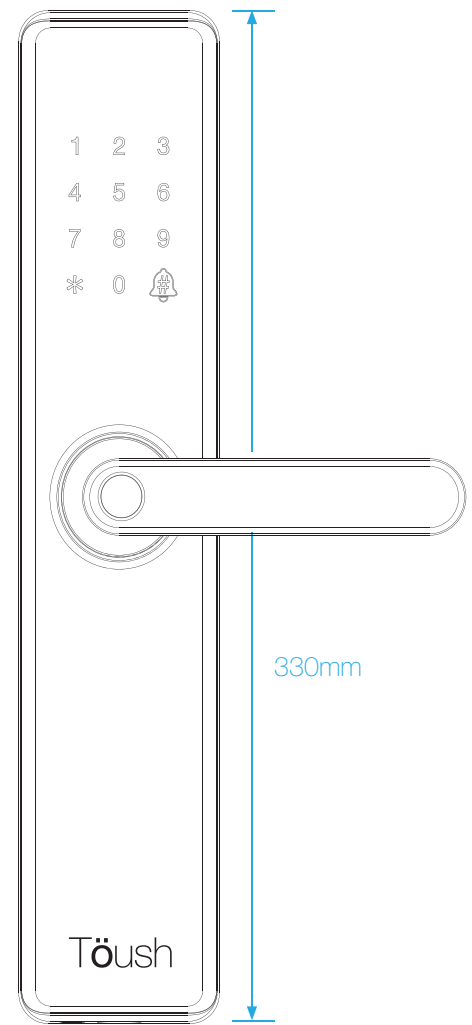

Töush

Inspired by Pensonic

SMART DOOR LOCK
T8401SDL

Instruction Manual

Before operating this appliance, please read these instructions completely.

Door Thickness
40-53mm
53-60mm
60-80mm
80-100mm
>100mm (Optional)

Min 40mm > Max 100mm (Optional)

70mm